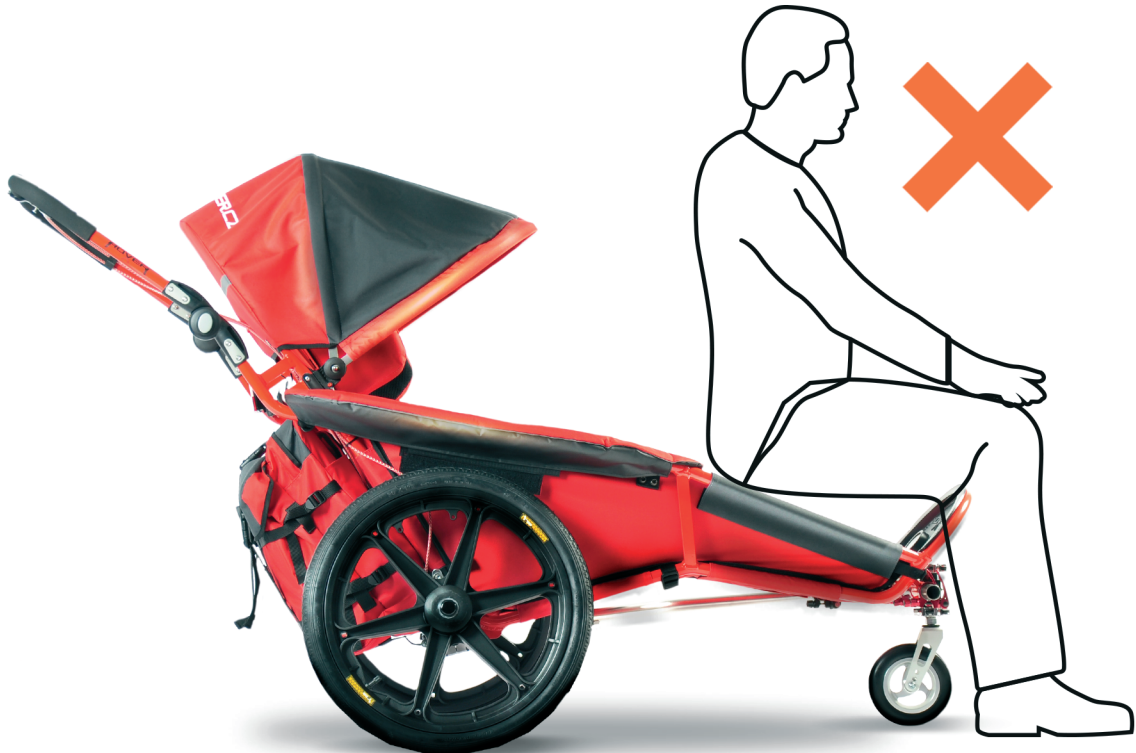

WARNING

It's strictly prohibited/forbidden by the exclusive importer SPORTS MOBILITY SYSTEM FLORIDA, LLC, 330 S. Pineapple Avenue, Suite 110, Sarasota, Florida 34236, **to step on, sit on or to put any heavy objects or things on the front top end of all buggies ixRover.** This means in any type/version of adjustment of ixROVER for driving and servicing. ixROVER buggy in any size is strictly intended for the carriage of only one person up to height and weight declared to each size and size of the ixROVER. More to see in Technical specifications in User's Manual. Damages caused by overloading the buggy in these parts cannot be admitted as a complaint.

Set up of ixROVER as a stroller
– included small front swivel
wheel 6”.

Set up of ixROVER as a jogger
– included front hard fastened
wheel 14”.

Set up of ixROVER as a bike trailer
– connected with a bike