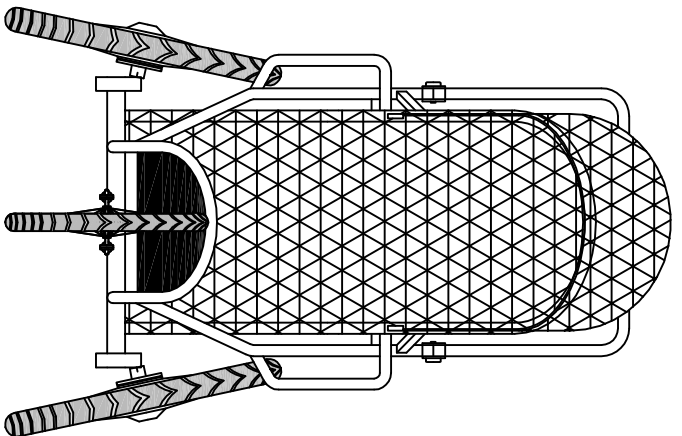

SIZE:

L

BASIC DIMENSIONS:

LENGTH WITH 14" FRONT WHEEL = 196 cm

HEIGHT = 103 cm

HANDLE HEIGHT MAX - STANDARD = 112 cm
LONG = 119 cm

FRAME WIDTH = 63 cm

WHEEL TRACK MAX = 76 cm

18 cm

DIMENSIONS FOR TRANSPORT:

- *) LOWER PART OF BODY MAX LENGTH
- **) UPPER PART OF BODY MAX LENGTH

LENGTH = 163 cm

HEIGHT = 68 cm

WIDTH MAX = 63 cm

A-A

35 cm

42 cm

36 cm