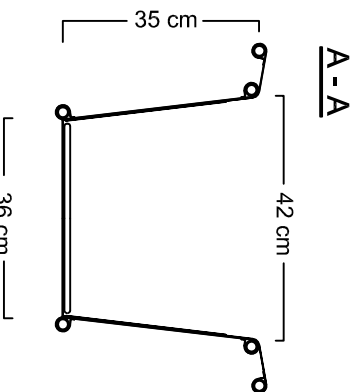

SIZE:

L

BASIC DIMENSIONS:

LENGTH WITH 14" FRONT WHEEL = 196 cm

HEIGHT = 103 cm

HANDLE HEIGHT MAX - STANDARD = 112 cm
LONG = 119 cm

FRAME WIDTH = 63 cm

WHEEL TRACK MAX = 76 cm

18 cm

DIMENSIONS FOR TRANSPORT:

- *) LOWER PART OF BODY MAX LENGTH
- **) UPPER PART OF BODY MAX LENGTH

LENGTH = 163 cm

HEIGHT = 68 cm

WIDTH MAX = 63 cm

A-A

35 cm

42 cm

36 cm