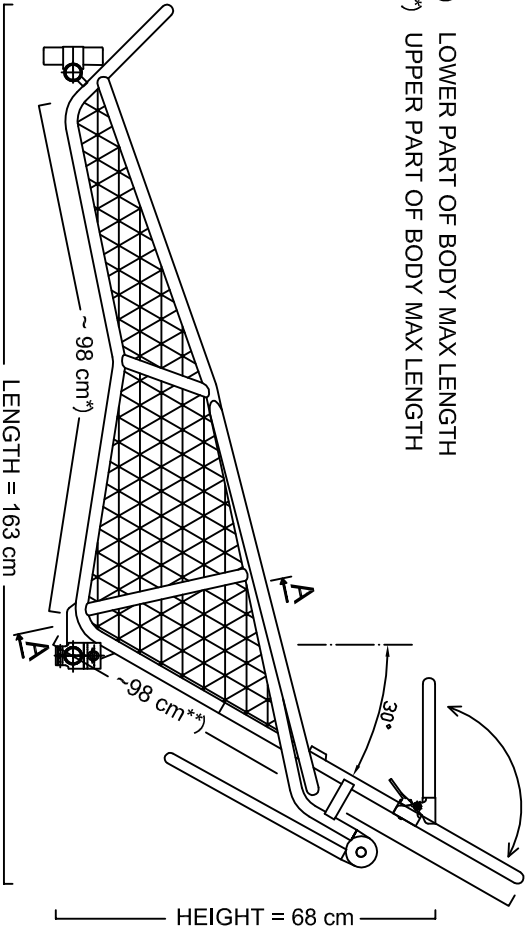

SIZE:

L

BASIC DIMENSIONS:

LENGTH WITH 14" FRONT WHEEL = 196 cm

HEIGHT = 103 cm

HANDLE HEIGHT MAX - STANDARD = 112 cm
LONG = 119 cm

FRAME WIDTH = 63 cm

WHEEL TRACK MAX = 76 cm

18 cm

DIMENSIONS FOR TRANSPORT:

- *) LOWER PART OF BODY MAX LENGTH
- **) UPPER PART OF BODY MAX LENGTH

LENGTH = 163 cm

HEIGHT = 68 cm

WIDTH MAX = 63 cm

A-A

35 cm

42 cm

36 cm