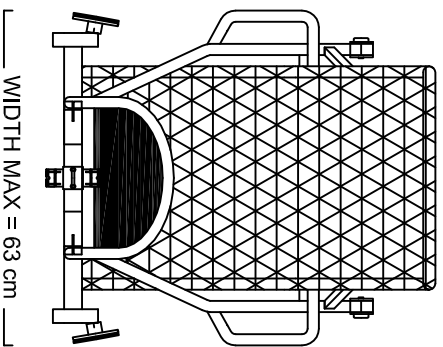

SIZE:

L

BASIC DIMENSIONS:

LENGTH WITH 14" FRONT WHEEL = 196 cm

HEIGHT = 103 cm

HANDLE HEIGHT MAX - STANDARD = 112 cm
LONG = 119 cm

FRAME WIDTH = 63 cm

WHEEL TRACK MAX = 76 cm

18 cm

DIMENSIONS FOR TRANSPORT:

- *) LOWER PART OF BODY MAX LENGTH
- **) UPPER PART OF BODY MAX LENGTH

LENGTH = 163 cm

HEIGHT = 68 cm

WIDTH MAX = 63 cm

A-A

35 cm

42 cm

36 cm