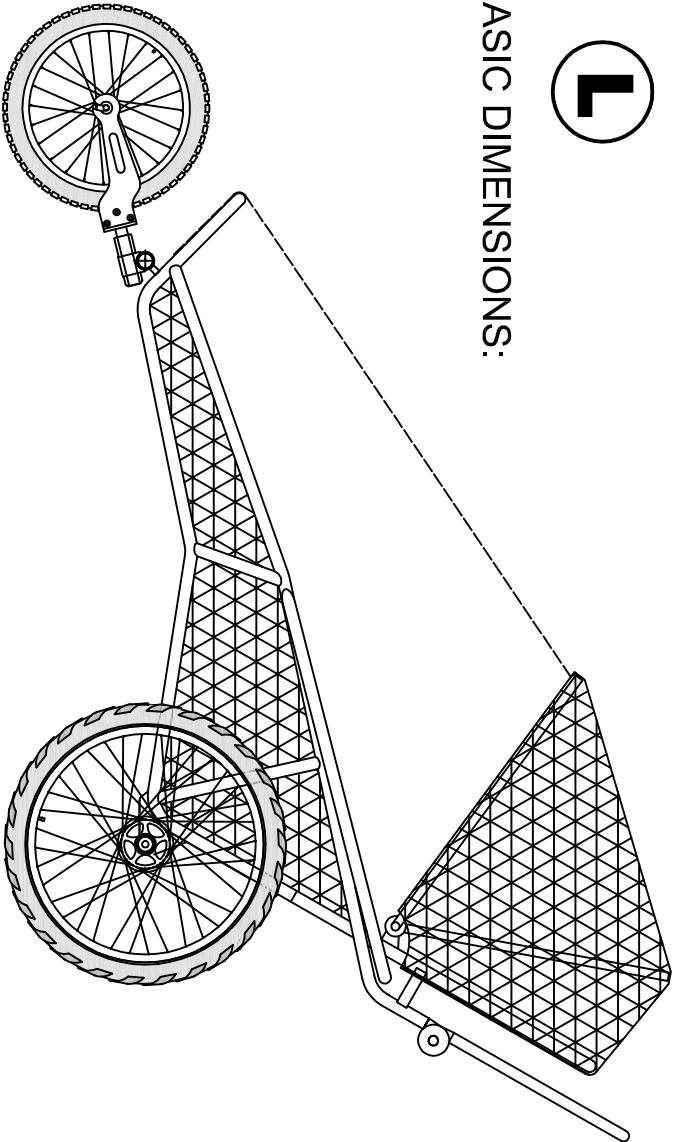

SIZE:

L

BASIC DIMENSIONS:

LENGTH WITH 14" FRONT WHEEL = 196 cm

HEIGHT = 103 cm

HANDLE HEIGHT MAX - STANDARD = 112 cm
LONG = 119 cm

FRAME WIDTH = 63 cm

WHEEL TRACK MAX = 76 cm

18 cm

DIMENSIONS FOR TRANSPORT:

- *) LOWER PART OF BODY MAX LENGTH
- **) UPPER PART OF BODY MAX LENGTH

LENGTH = 163 cm

HEIGHT = 68 cm

WIDTH MAX = 63 cm

A-A

35 cm

42 cm

36 cm